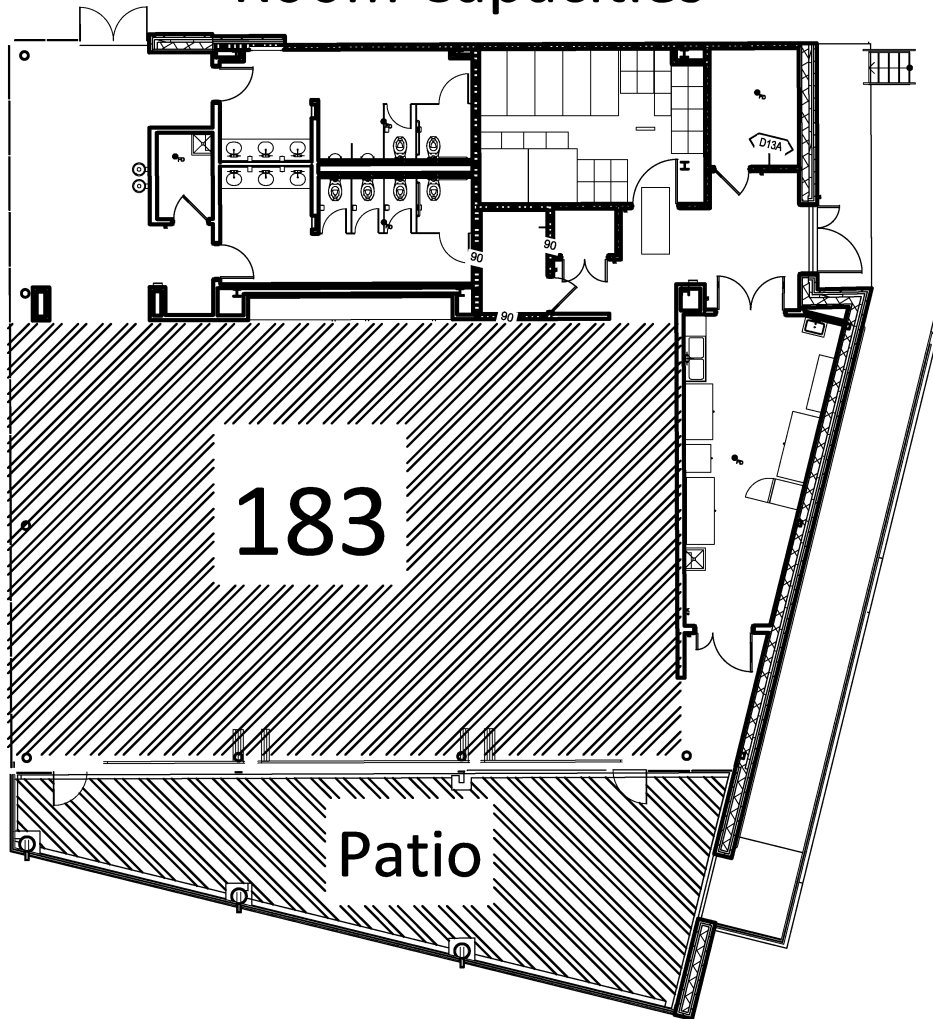

## Room Capacities

## Guest Capacity

---

### Room 183 - 2340 sq ft

- Banquet Layout
  - ❖ 152 - seats, 19 banquet tables (each table seats 8 people).
- Assembly Layout
  - ❖ 240 - seats.
- Conference Layout
  - ❖ 135 - seats, 45 tables.

---

### Patio

- 45 - seats, 9 tables