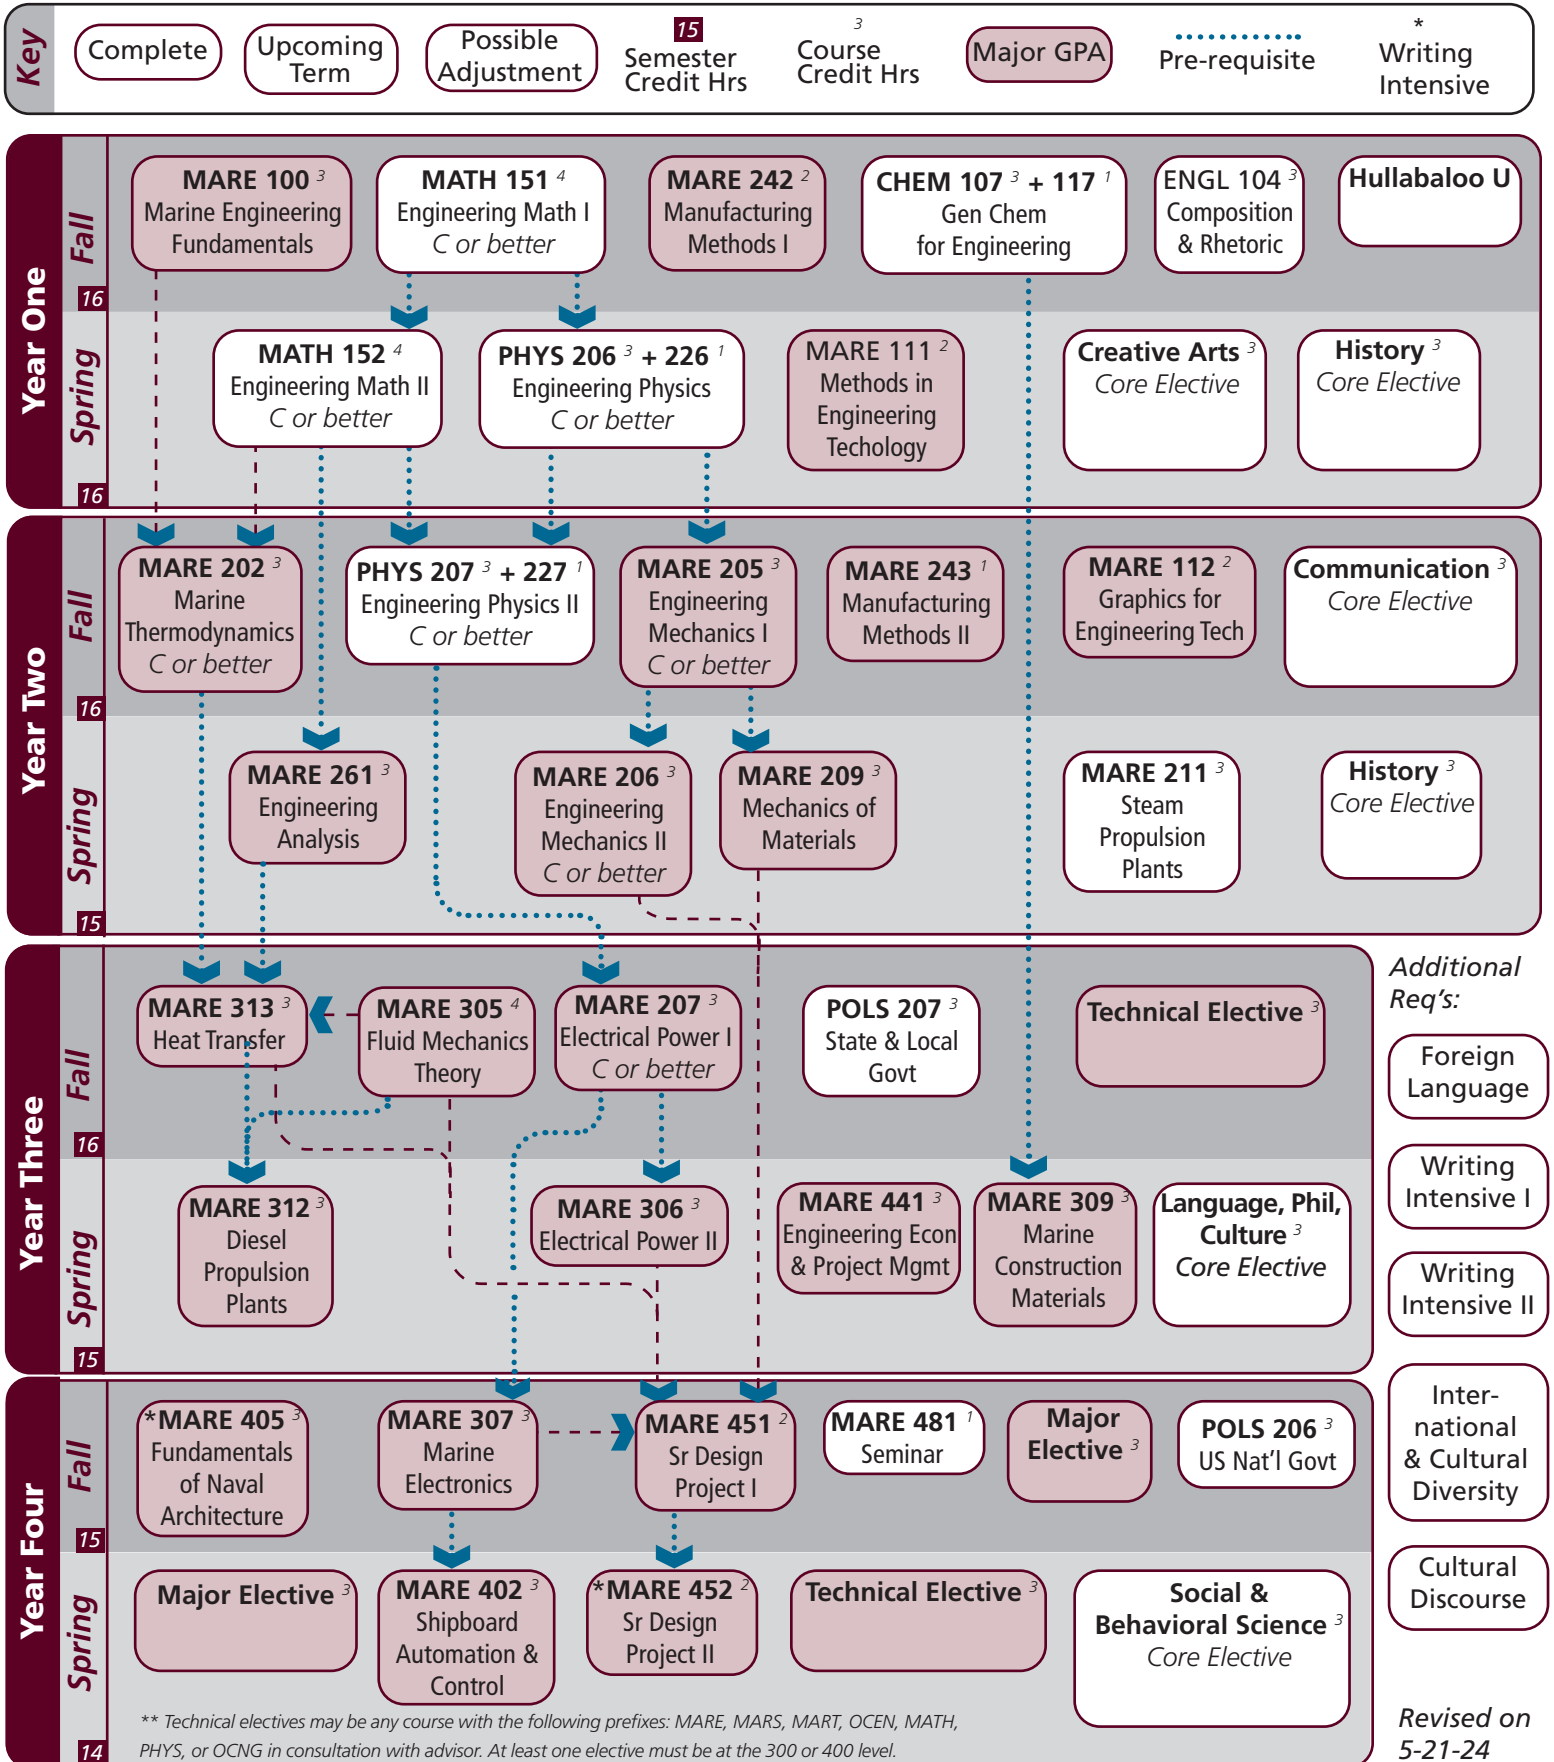

Marine Engineering Technology | 2024-2025

Name: _____

UIN: _____

Catalog information: catalog.tamu.edu

“View Degree Evaluation”: <https://howdy.tamu.edu/uPortal/f/my-record/>

** Technical electives may be any course with the following prefixes: MARE, MARS, MART, OCEN, MATH, PHYS, or OCNM in consultation with advisor. At least one elective must be at the 300 or 400 level.

Marine Engineering Technology | 2024-2025 Catalog

Notes:

Major	TAMUG Course Options					
Major Coursework	MARE 100 ^MARE 207 MARE 305 MARE 402	MARE 111 MARE 209 MARE 306 MARE 405	MARE 112 MARE 211 MARE 307 MARE 441	^MARE 202 MARE 242 MARE 309 MARE 451	^MARE 205 MARE 243 MARE 312 MARE 452	^MARE 206 MARE 261 MARE 313 MARE 481
Major Electives ⁶ Select 6 hours	MARE 400 - 499 (Excluding MARE 405)					
Technical Electives ⁶ Select 6 hours	In consultation with advisor: MATH 100-499 PHYS 100-499		MARE 100-499 OCNG 300-499	MARS 100-499 At least one course must be at the 300-499 level.	MART 300-499	OCEN 100-499
^ Requires C or better						

- Courses in this section can concurrently fulfill a Core or Major Requirement;
- Two semesters of a single foreign language is required for students who did not complete the foreign language req in high school